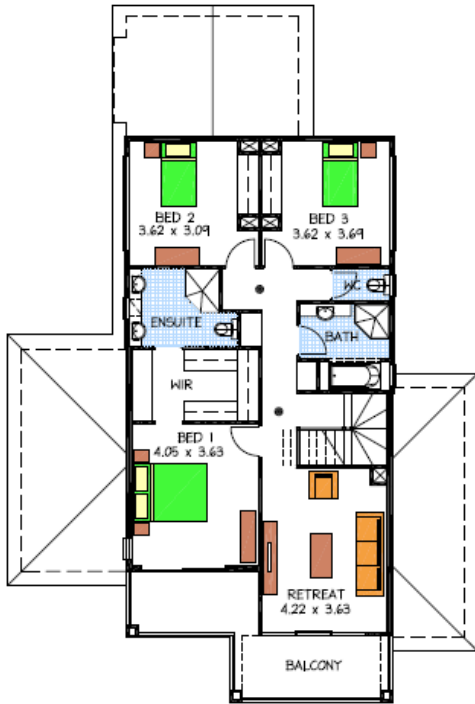

House & Land Package

THE TENNYSON

Address

Lot 701 Rebecca Ave, Auldana

- Luxurious Rossdale design built to Sovereign specification
- Bushfire Requirements & wind loading included
- Generous footing allowance, stormwater & above standard services
- Rendered façade as shown
- Gourmet kitchen
- Ducted reverse cycle air conditioning
- Floor coverings, timber laminate and carpet
- A superior home in a magnificent locality with panoramic views to coast
- Plan modifications can be made to create retreat/4th bedroom

PACKAGE FROM: \$1.255,000

HOME: \$455,000 LAND: \$800,000

Disclaimer: All care has been taken in the preparation of this material. No responsibility is taken for any errors or omissions. Details are subject to change without notification. Images for illustration purposes only. E&EO.