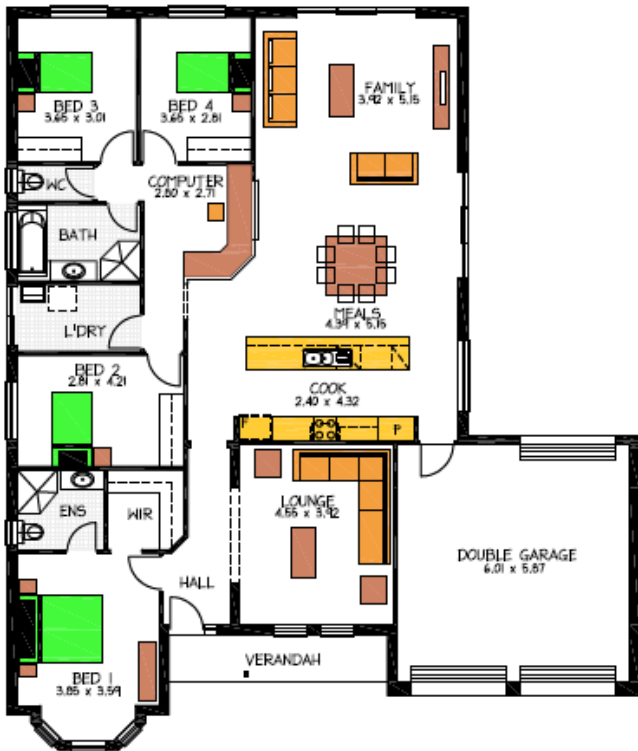

House & Land Package

THE VERDUN

Lot 346 Emerald Circuit (cnr block)

This package includes:

- Sovereign Specification
- As displayed character front façade including render bands and bay window
- 4 spacious bedrooms
- Formal lounge/home theatre and computer nook
- Master bedroom generous walk-in robe and ensuite
- Built-in sliding robes to Bed 2, 3, & 4
- Premium sanitary ware and bathroom accessories
- Stunning open plan living with 2.7m high ceiling
- Stainless steel oven/hot plates/rangehood
- Double garage with remote and roller doors
- Above standard generous footing allowance
- NBN package included

PACKAGE FROM: \$395,980

HOME: \$209,980 LAND: \$186,000

Disclaimer: All care has been taken in the preparation of this material. No responsibility is taken for any errors or omissions. Details are subject to change without notification. Images for illustration purposes only. E&EO.