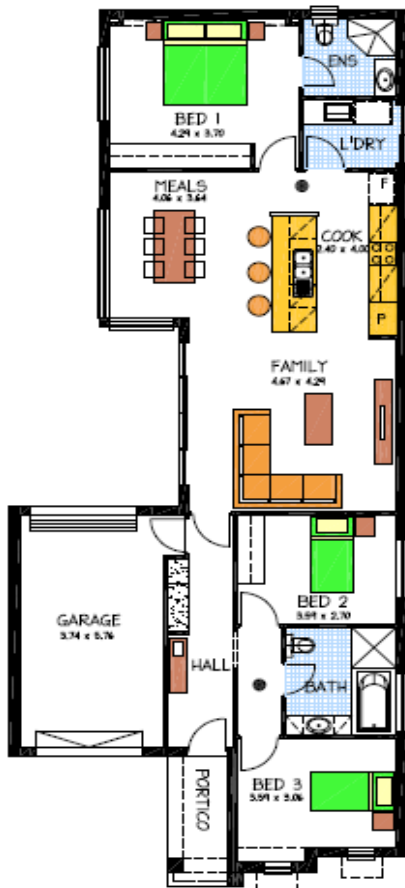

# House & Land Package

## ALLENBY VILLA LOT 6 BAINS RD, WOODCROFT

### This package includes:

- 357m<sup>2</sup> of land
- Rossdale Homes Allenby Villa built to Sovereign specifications
- 2.7m ceilings to home
- Single garage with Automatic Panel Lift door & internal access
- 3 well sized bedrooms with master bedroom to the rear
- Quality Westinghouse appliances including retracta range-hood set in overhead cupboards
- Gas Instantaneous hot water system
- 100% Absolute Fixed Price Contract with no hidden costs
- Insulation to ceiling and external walls
- Healthy footings allowance including all soil removal from site
- Built In Robes to bedrooms Included
- Rainwater connection to WC
- More options available, call today to find out more