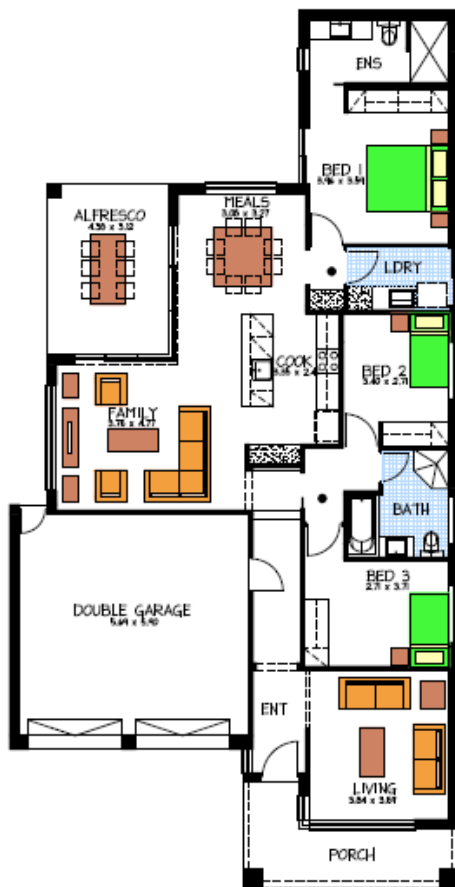

House & Land Package

THE WINDSOR

Address

Lot 152 Belanger Court Blakes Crossing

- Front Façade as displayed
- Generous Footing allowance
- NBN
- Remote Panel Lift Doors
- Priced in Rossdale's Sovereign Range
- Overhead Cupboards
- Rossdale Build Quality

PACKAGE FROM: \$363,500

HOME: \$201,500 LAND: \$162,000

Disclaimer: All care has been taken in the preparation of this material. No responsibility is taken for any errors or omissions. Details are subject to change without notification. Images for illustration purposes only. E&EO.