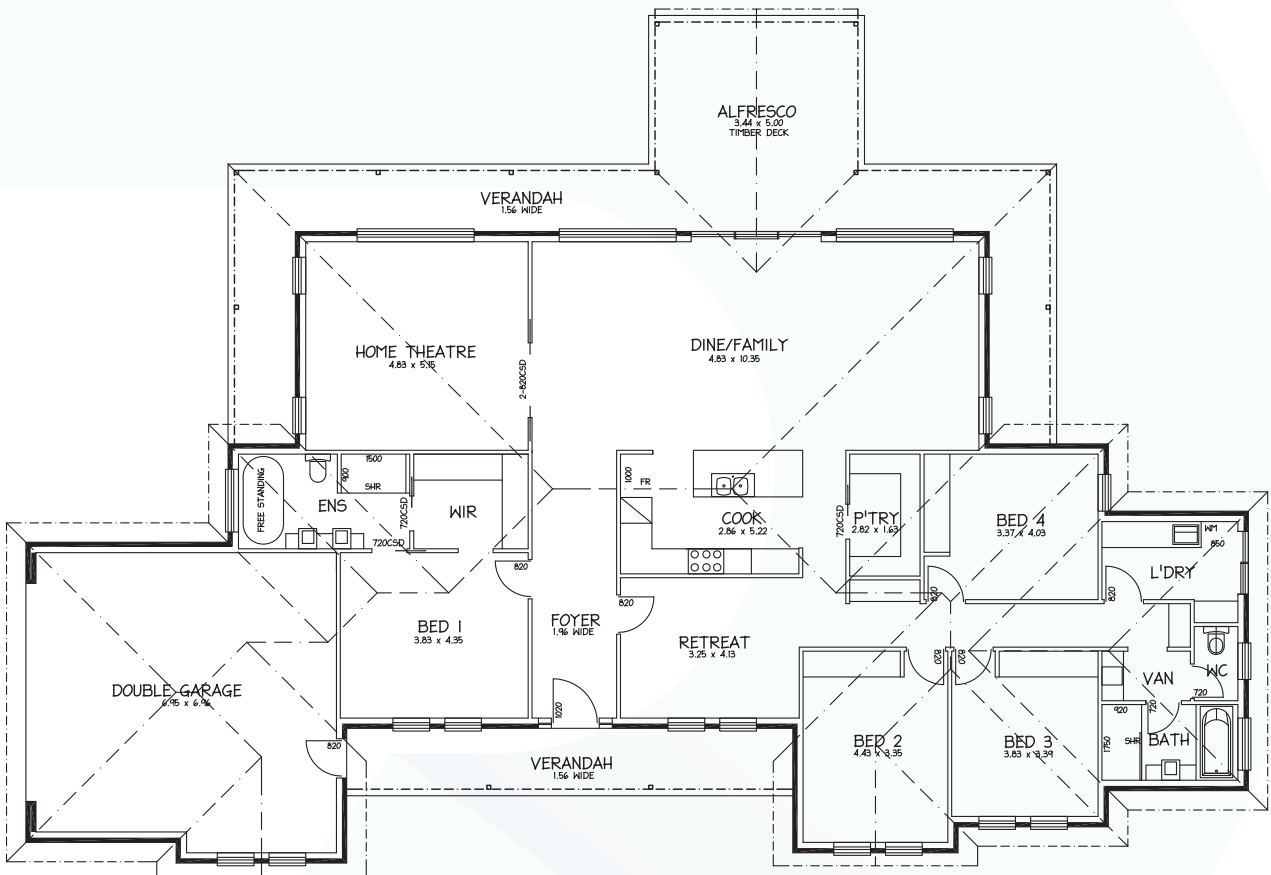

Harrogate

4 Bed **2** Bth **2** Car

Custom
Country Range

Because trust is a must

**Total
Size**

**28m wide x
19m deep**

**Living Area
243m²**

**Total Area
373m²**