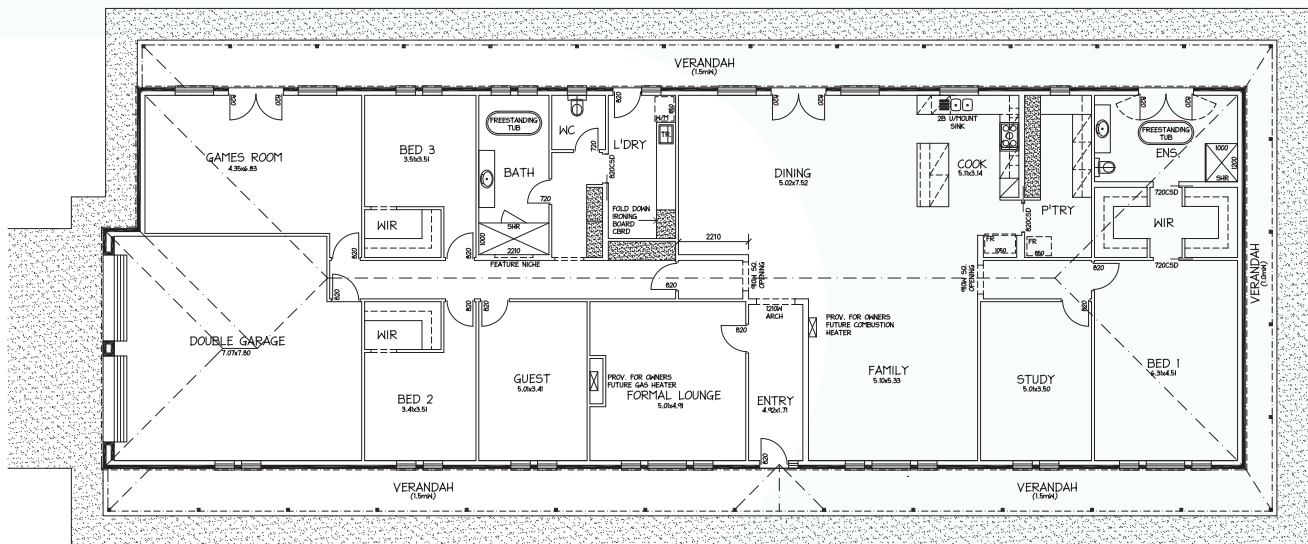

Keyneton

5 | **2** | **2**
Bed | **Bth** | **Car**

Custom Country Range

Because trust is a must

**Total
Size**

**37m wide x
15m deep**

**Living Area
369m²**

**Total Area
548m²**