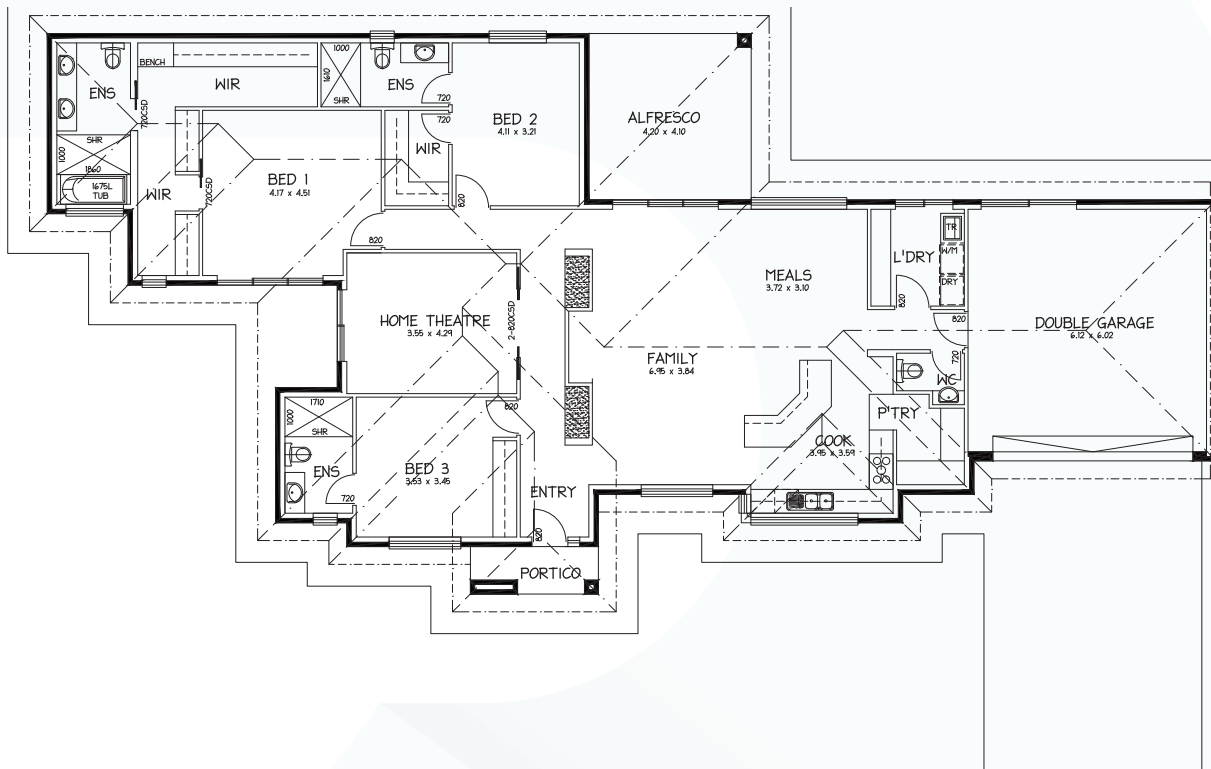

Moculta

3 Bed **3** Bth **2** Car

Custom
Country Range

Because trust is a must

**Total
Size**

**29.5m wide
x 13m deep**

**Living Area
204m²**

**Total Area
267m²**