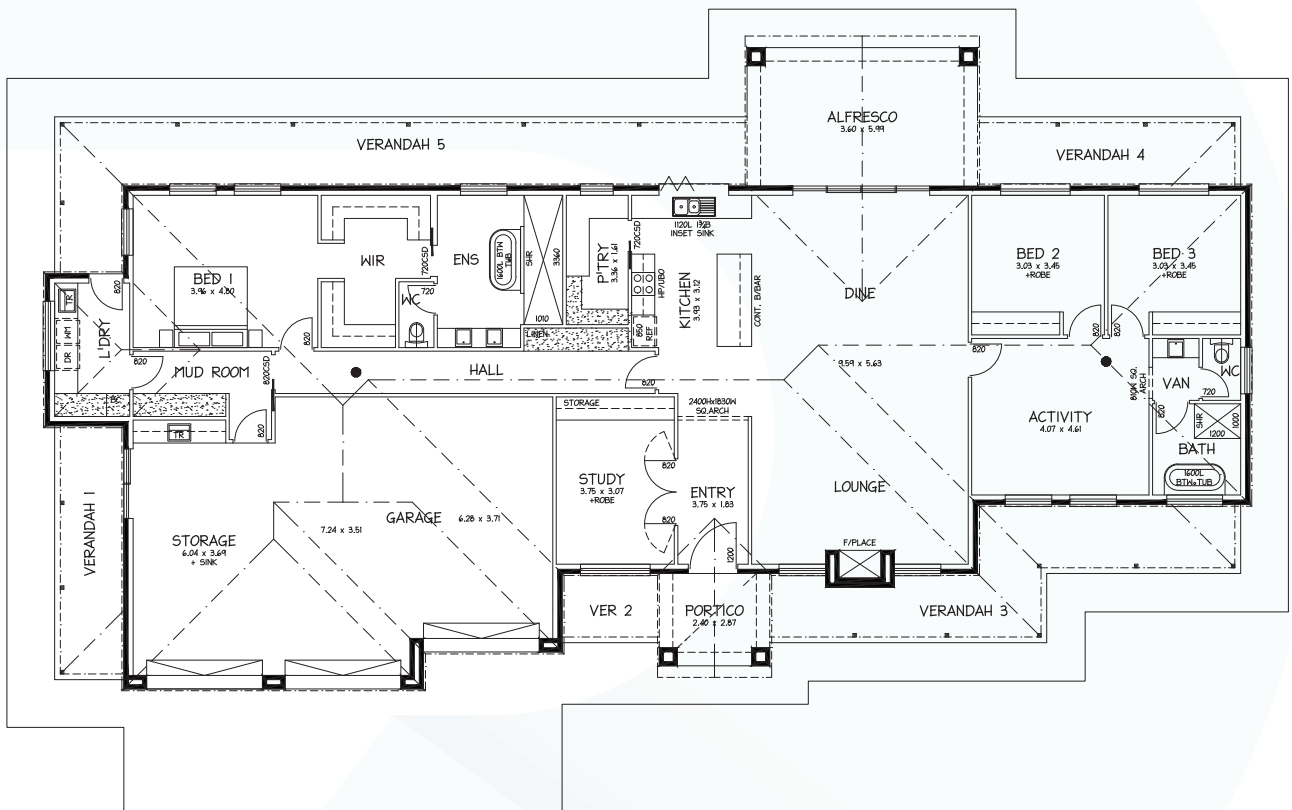

Oakley

3 **2** **3**
Bed Bth Car

Custom
Country Range

Because trust is a must

**Total
Size**

**32m wide x
17m deep**

**Living Area
242m²**

**Total Area
439m²**