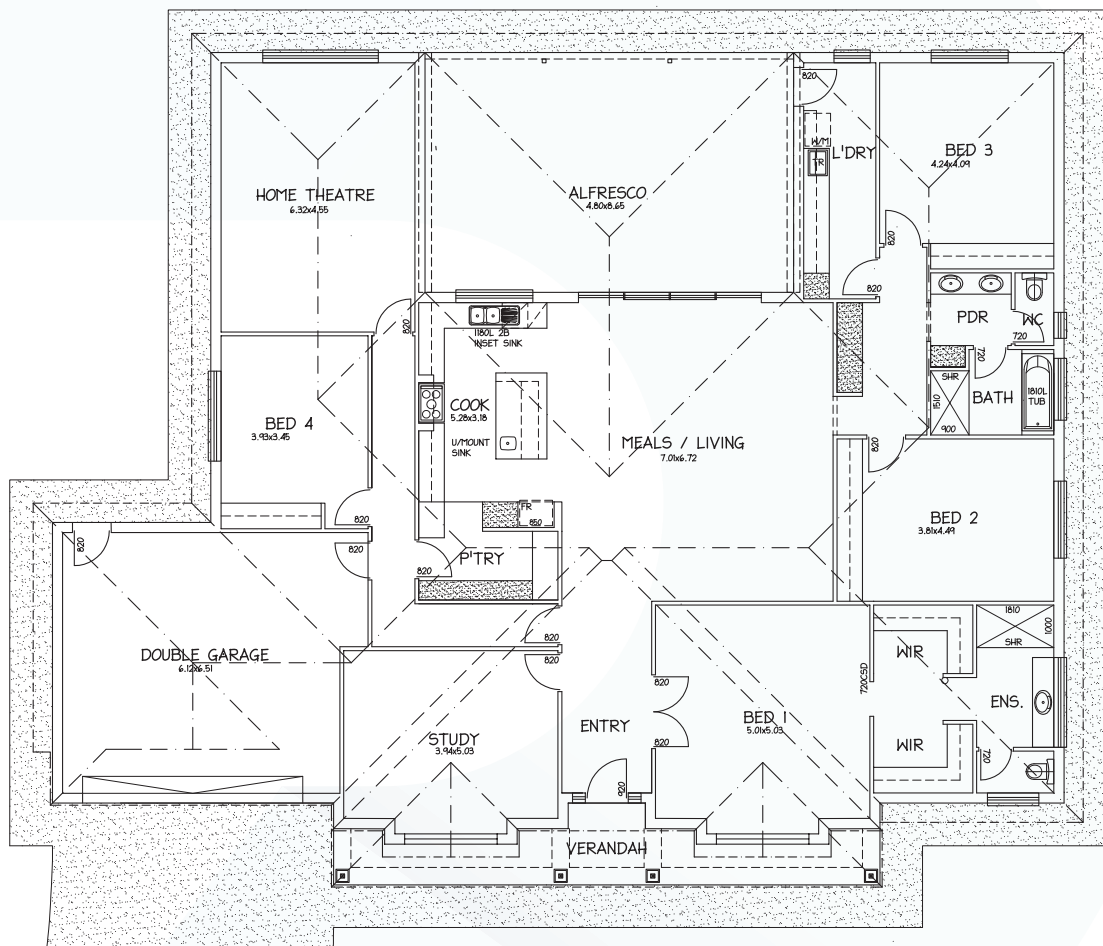

Silverton

4 | **2** | **2**
Bed | **Bth** | **Car**

Custom
Country Range

Because trust is a must

**Total
Size**

**23.8m wide
x 19m deep**

**Living Area
292m²**

**Total Area
402m²**