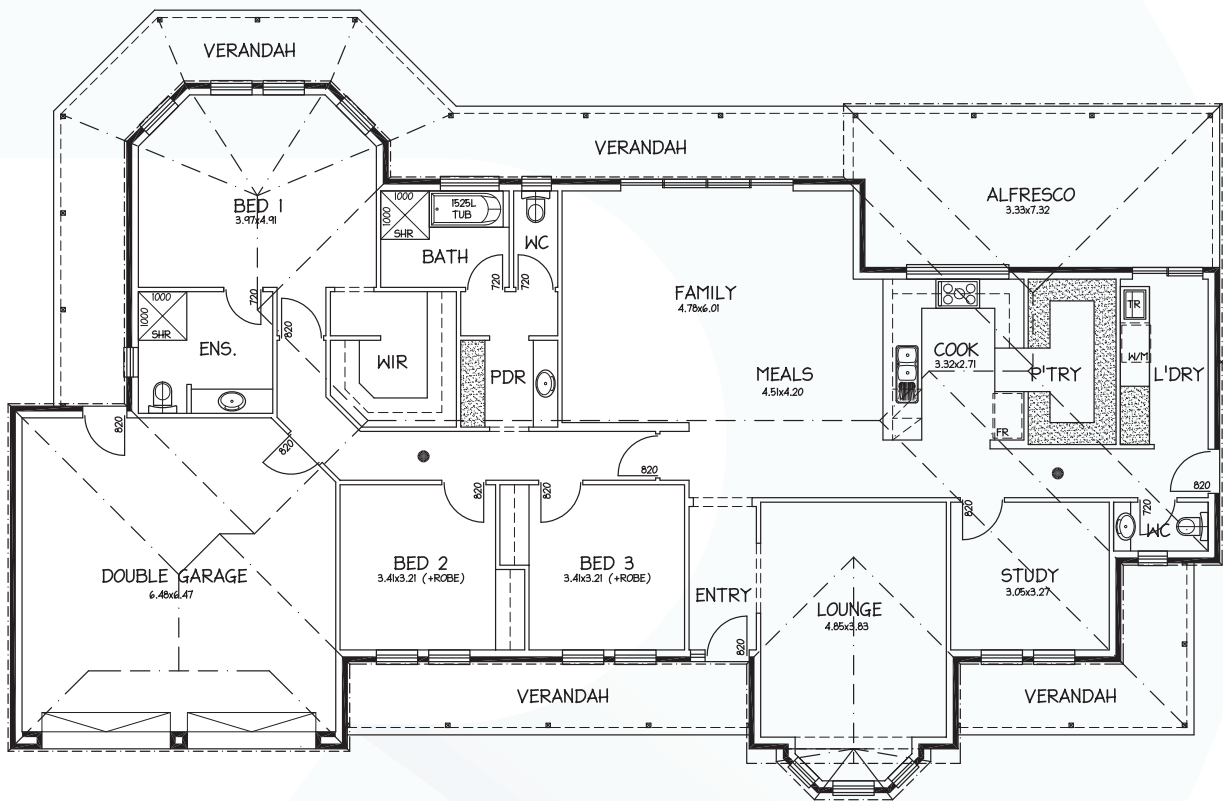

Springton

3 Bed **3** Bth **2** Car

Custom
Country Range

Because trust is a must

**Total
Size**

**25m wide x
15m deep**

**Living Area
205m²**

**Total Area
333m²**