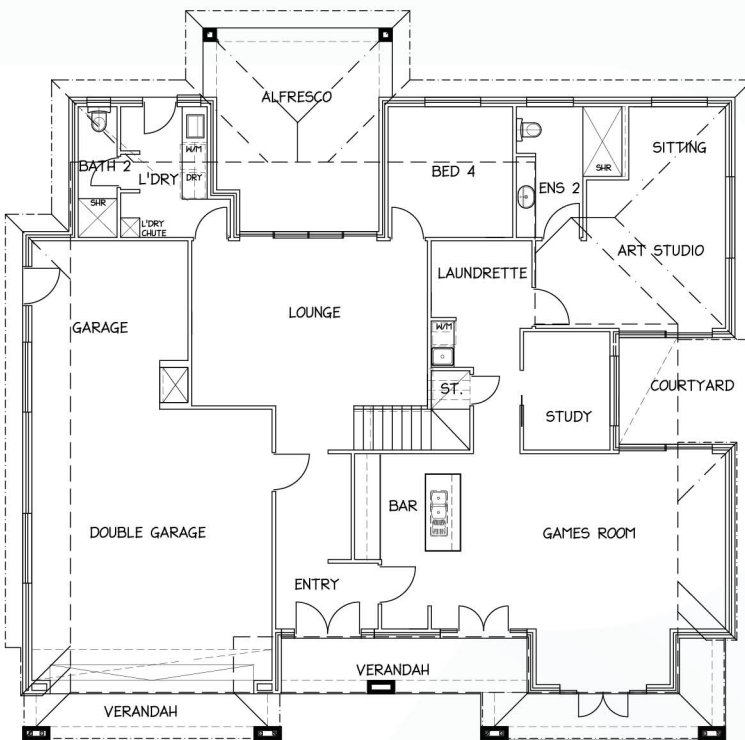

# Templeton

|            |            |            |
|------------|------------|------------|
| <b>4</b>   | <b>3</b>   | <b>2</b>   |
| <b>Bed</b> | <b>Bth</b> | <b>Car</b> |

Custom  
**Country Range**

**Rossdale  
Homes**  
*Because trust is a must*

**Total  
Size**

**18.5m wide x  
18.5m deep**

**Living Area  
370m<sup>2</sup>**

**Total Area  
498m<sup>2</sup>**

[rossdalehomes.com.au](http://rossdalehomes.com.au)