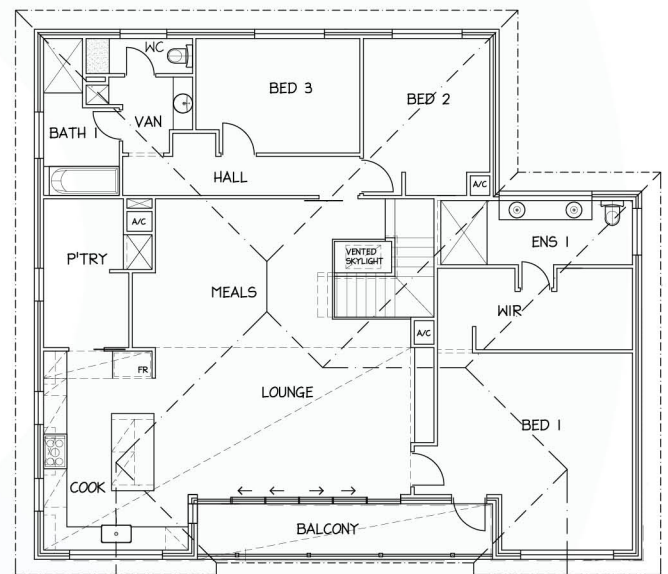

# Templeton

|            |            |            |
|------------|------------|------------|
| <b>4</b>   | <b>3</b>   | <b>2</b>   |
| <b>Bed</b> | <b>Bth</b> | <b>Car</b> |

Custom  
**Country Range**

**Rossdale  
Homes**  
*Because trust is a must*

**Total  
Size**

**18.5m wide x  
18.5m deep**

**Living Area  
370m<sup>2</sup>**

**Total Area  
498m<sup>2</sup>**

[rossdalehomes.com.au](http://rossdalehomes.com.au)