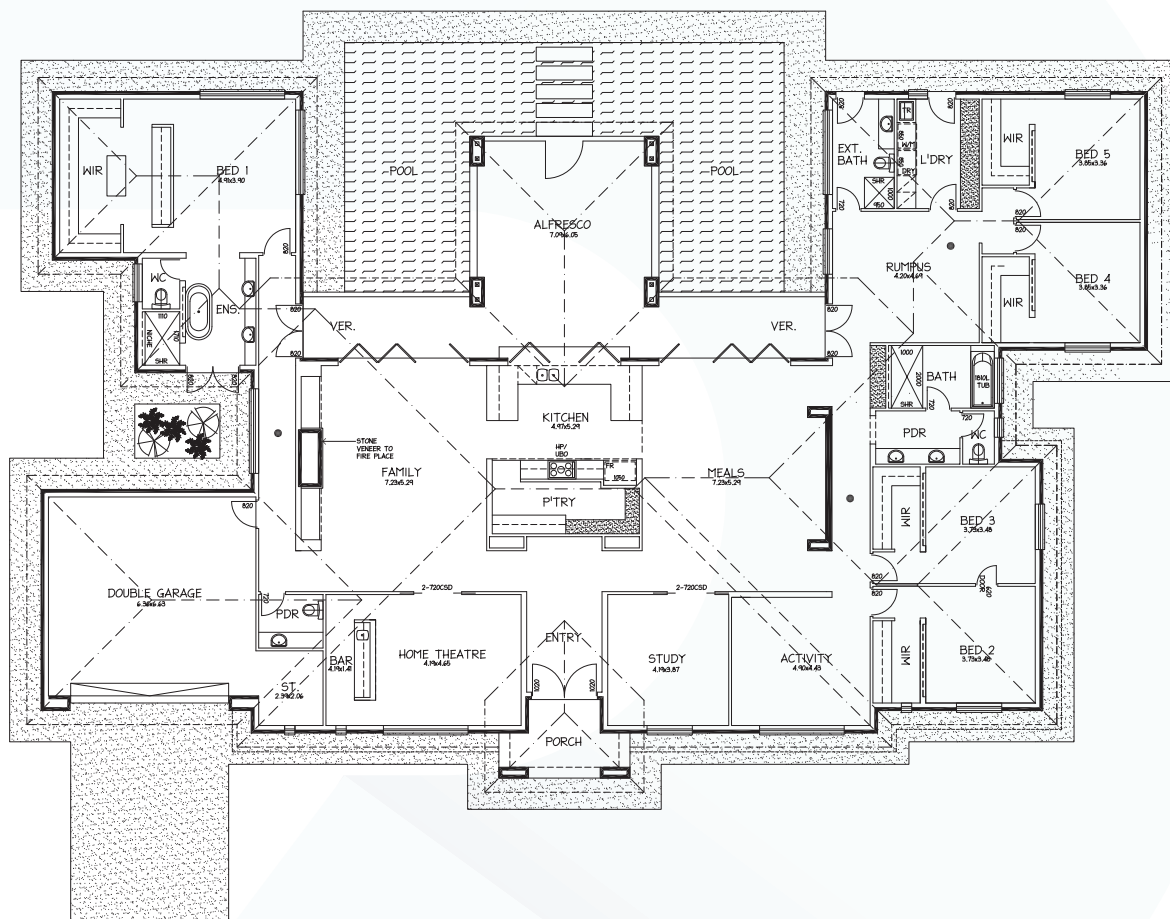

Woodchester

5 **3** **2**
Bed Bth Car

Custom
Country Range

Because trust is a must

**Total
Size**

**35.4m wide x
20.5m deep**

**Living Area
434m²**

**Total Area
561m²**