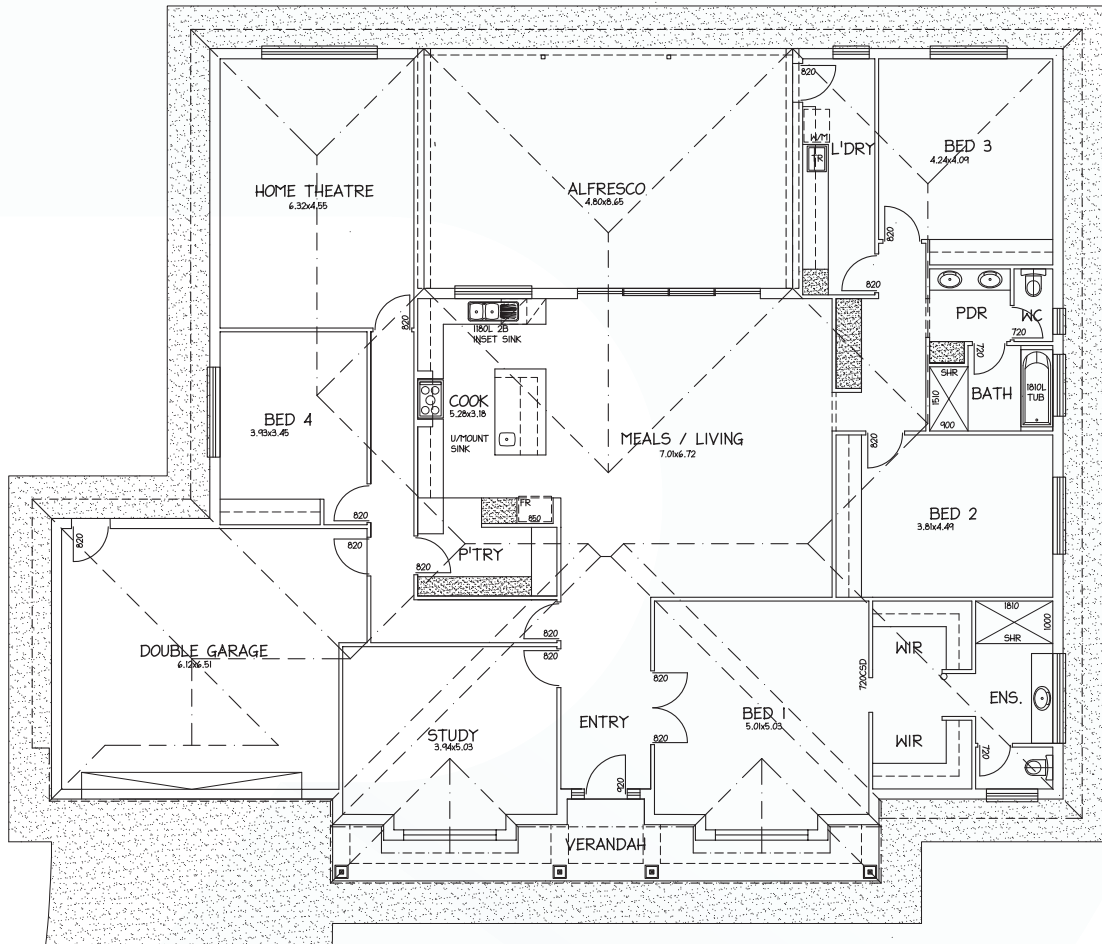

Delamere

4 | **2** | **2**
Bed | **Bth** | **Car**

Custom
Country Range

Because trust is a must

**Total
Size**

**23.8m wide x
19m deep**

**Living Area
292m²**

rossdalehomes.com.au