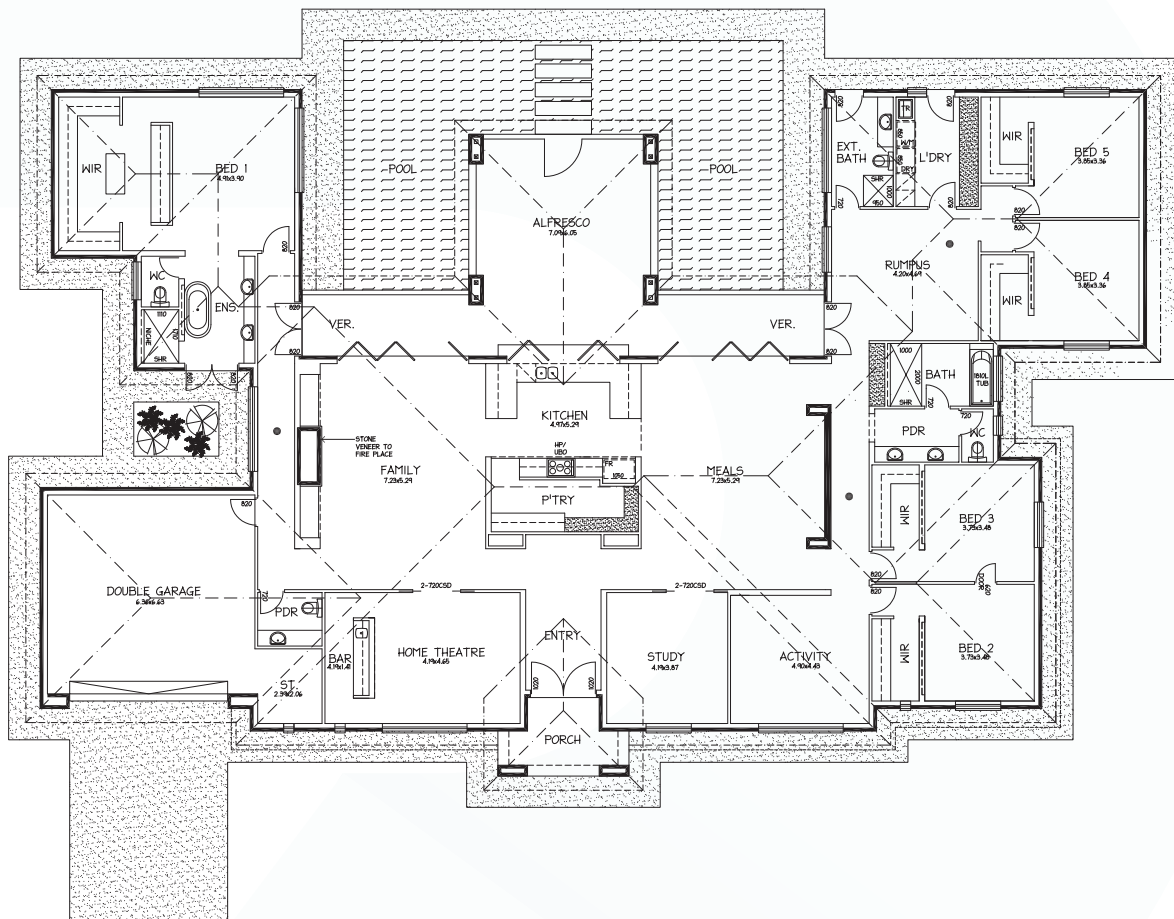

Woodchester

5 Bed **3** Bth **2** Car

Custom
Country Range

Because trust is a must

**Total
Size**

**35.4m wide x
20.5m deep**

**Living Area
434m²**

rossdalehomes.com.au