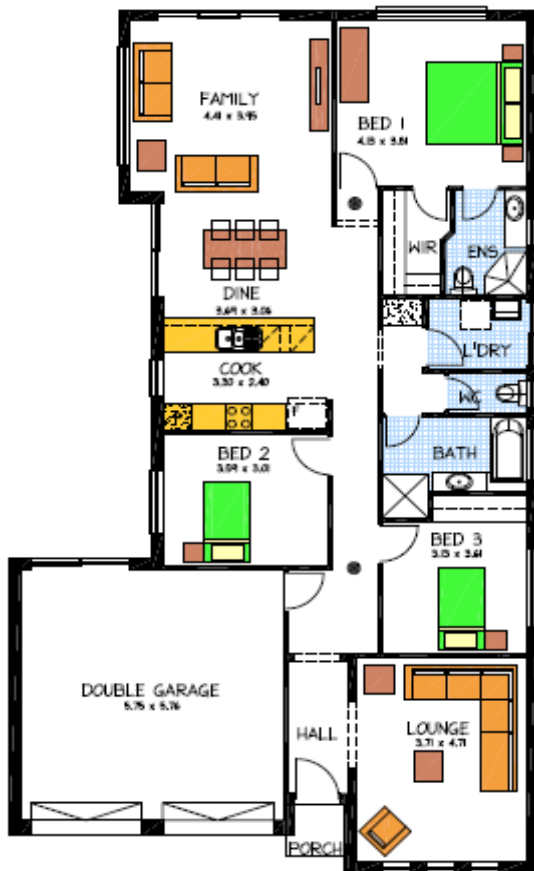

House & Land Package

THE KYTON

Lot 7 Blake Close Evanston Close

This package includes:

- Front Façade as shown
- Rossdale Sovereign Range
- Stainless Steel Appliances
- Remote Roller Doors
- 2.7m Ceilings
- Over Head Cupboards
- Generous Footing Allowance

PACKAGE FROM: \$333,000

HOME: \$188,050 LAND: \$144,950

Disclaimer: All care has been taken in the preparation of this material. No responsibility is taken for any errors or omissions. Details are subject to change without notification. Images for illustration purposes only. E&EO.