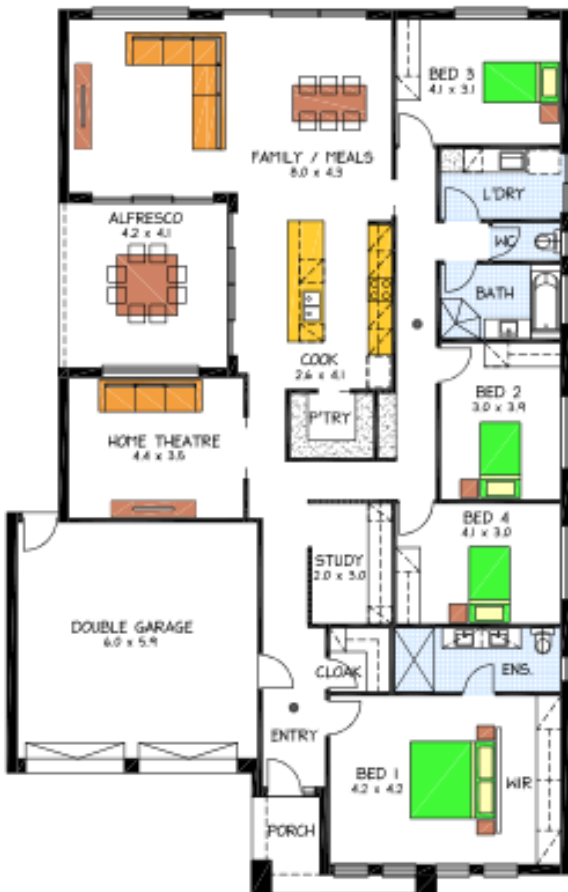

House & Land Package

THE MONTEREY

Lot 90 Highfield Gawler East

- Front Elevation as Displayed
- Panel Lift Doors with Remotes
- NBN Wiring
- Overheads to Kitchen
- Robes to Bedrooms
- Rossdale Sovereign Specification
- Rossdale Build Quality

PACKAGE FROM: \$451,000

HOME: \$252,000 LAND: \$199,000

Disclaimer: All care has been taken in the preparation of this material. No responsibility is taken for any errors or omissions. Details are subject to change without notification. Images for illustration purposes only. E&EO.