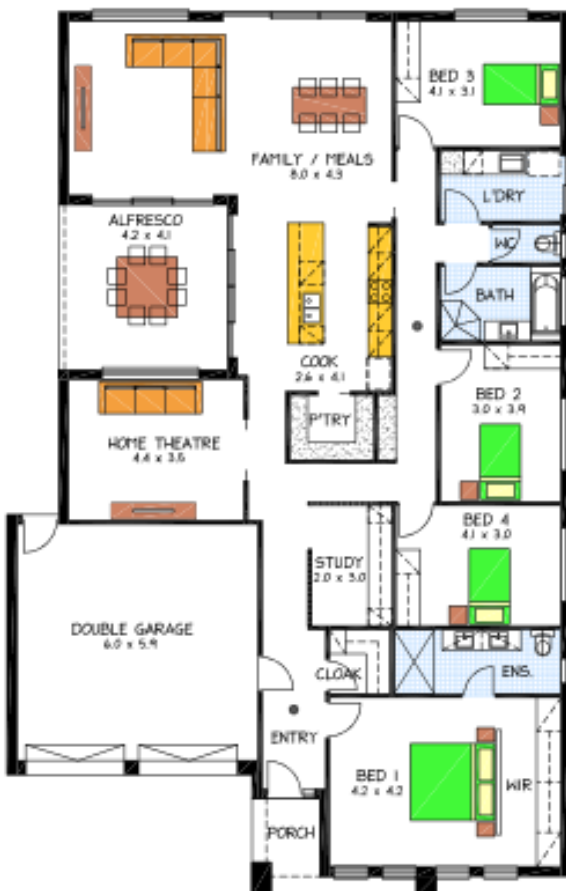

Disclaimer: All care has been taken in the preparation of this material. No responsibility is taken for any errors or omissions. Details are subject to change without notification. Images for illustration purposes only. E&EO.