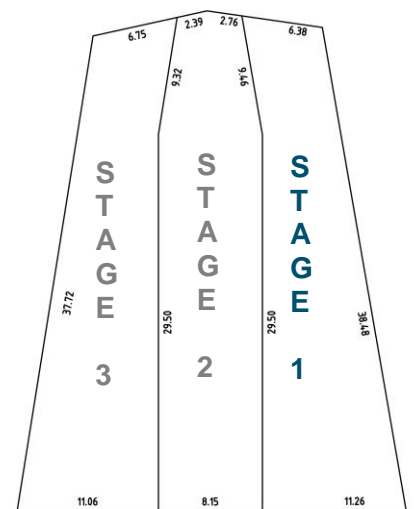

Disclaimer: All care has been taken in the preparation of this material. No responsibility is taken for any errors or omissions. Details are subject to change without notification. Images for illustration purposes only. E&EO.

FOR THIS OFFER CALL

GUY HENDERSON 0411 176 020
guy@rossdalehomes.com.au

Because trust is a must

www.rossdalehomes.com.au