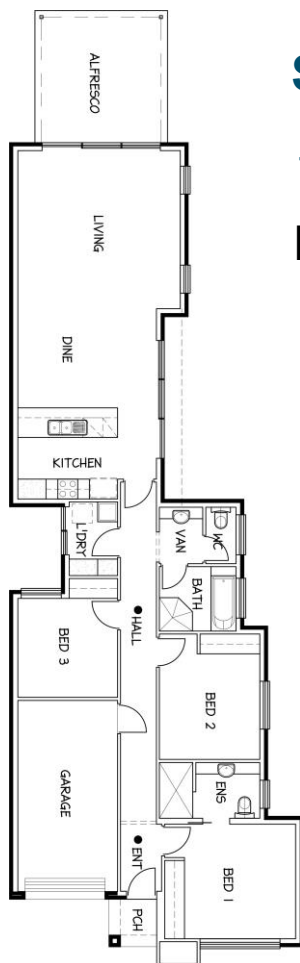

House & Land Package

STAGE 1 - Lot 9, 40 West Avenue, Northfield

This package includes:

FIXED PRICE PACKAGE

- 3 Bedroom including Robes
- Large ensuite with 1.9m vanity & 1.7m shower
- Alfresco with stacker doors
- 3-way Bathroom
- Galley Kitchen
- Large Open Plan Living, Dine and Kitchen
- Auto Roller Door to Single Garage
- Architectural Facade
- TV antenna and downlights
- Land size 311.5m²
- House size 169.8m²

Ask About
Stage 2 & 3
Coming Soon

Ask about your option to vary Inclusions

HOUSE AND LAND PACKAGE \$424,000

Disclaimer: All care has been taken in the preparation of this material. No responsibility is taken for any errors or omissions. Details are subject to change without notification. Images for illustration purposes only. E&EO.