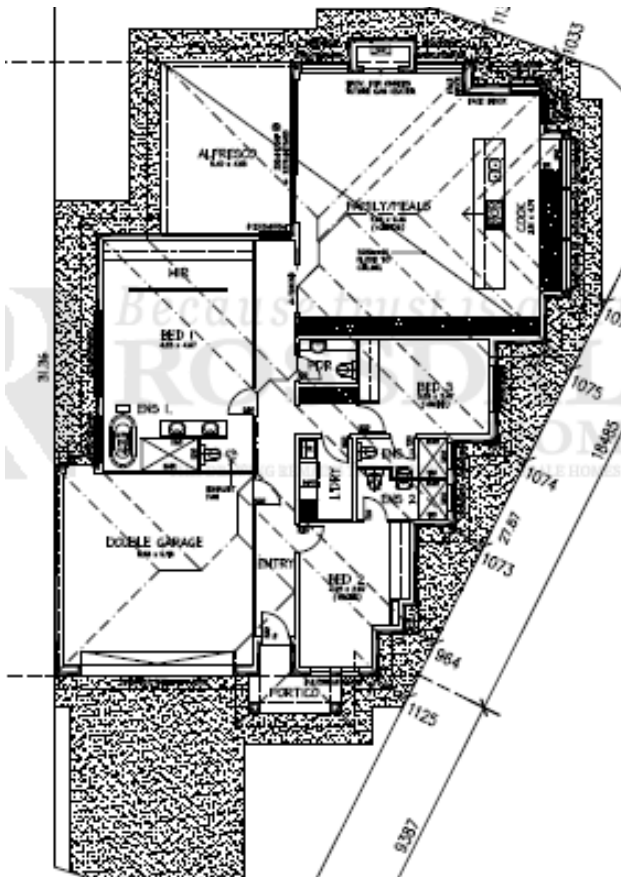

House & Land Package

CUSTOM DESIGNED

This package includes:

- Rossdale “Sovereign” Specification
- Ensuites to all Bedrooms!
- Walk Behind WIR in Main Bedroom
- Entertainers Dream with 3m high ceilings to living area and exceptionally long island bench facing Alfresco
- Ducted Aircon with zone control
- Stormwater connections
- Generous footing allowance
- Stainless steel appliances
- Automated Panel lift garage doors
- Insulation to ceilings and external walls
- Instantaneous hot water service
- Concrete Driveway
- Generous Footings allowance
- Full design changes and personalised selections
- Absolute Fixed Price contract guaranteed upon preliminaries