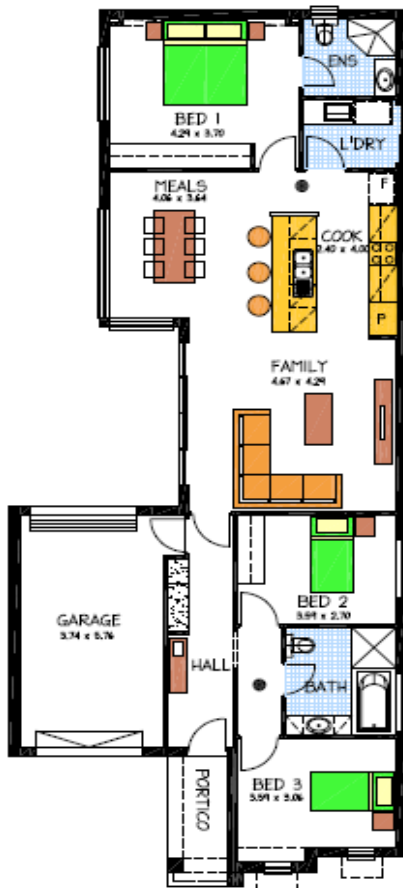

# House & Land Package

## ALLENBY VILLA

LOT 6 BAINS RD, WOODCROFT

### This package includes:

- 357m<sup>2</sup> of land
- Rossdale Homes Allenby Villa built to Sovereign specifications
- 2.7m ceilings to home
- Single garage with Automatic Panel Lift door & internal access
- 3 well sized bedrooms with master bedroom to the rear
- Quality Westinghouse appliances including retracta range-hood set in overhead cupboards
- Gas Instantaneous hot water system
- 100% Absolute Fixed Price Contract with no hidden costs
- Insulation to ceiling and external walls
- Healthy footings allowance including all soil removal from site
- Built In Robes to bedrooms Included
- Rainwater connection to WC
- More options available, call today to find out more